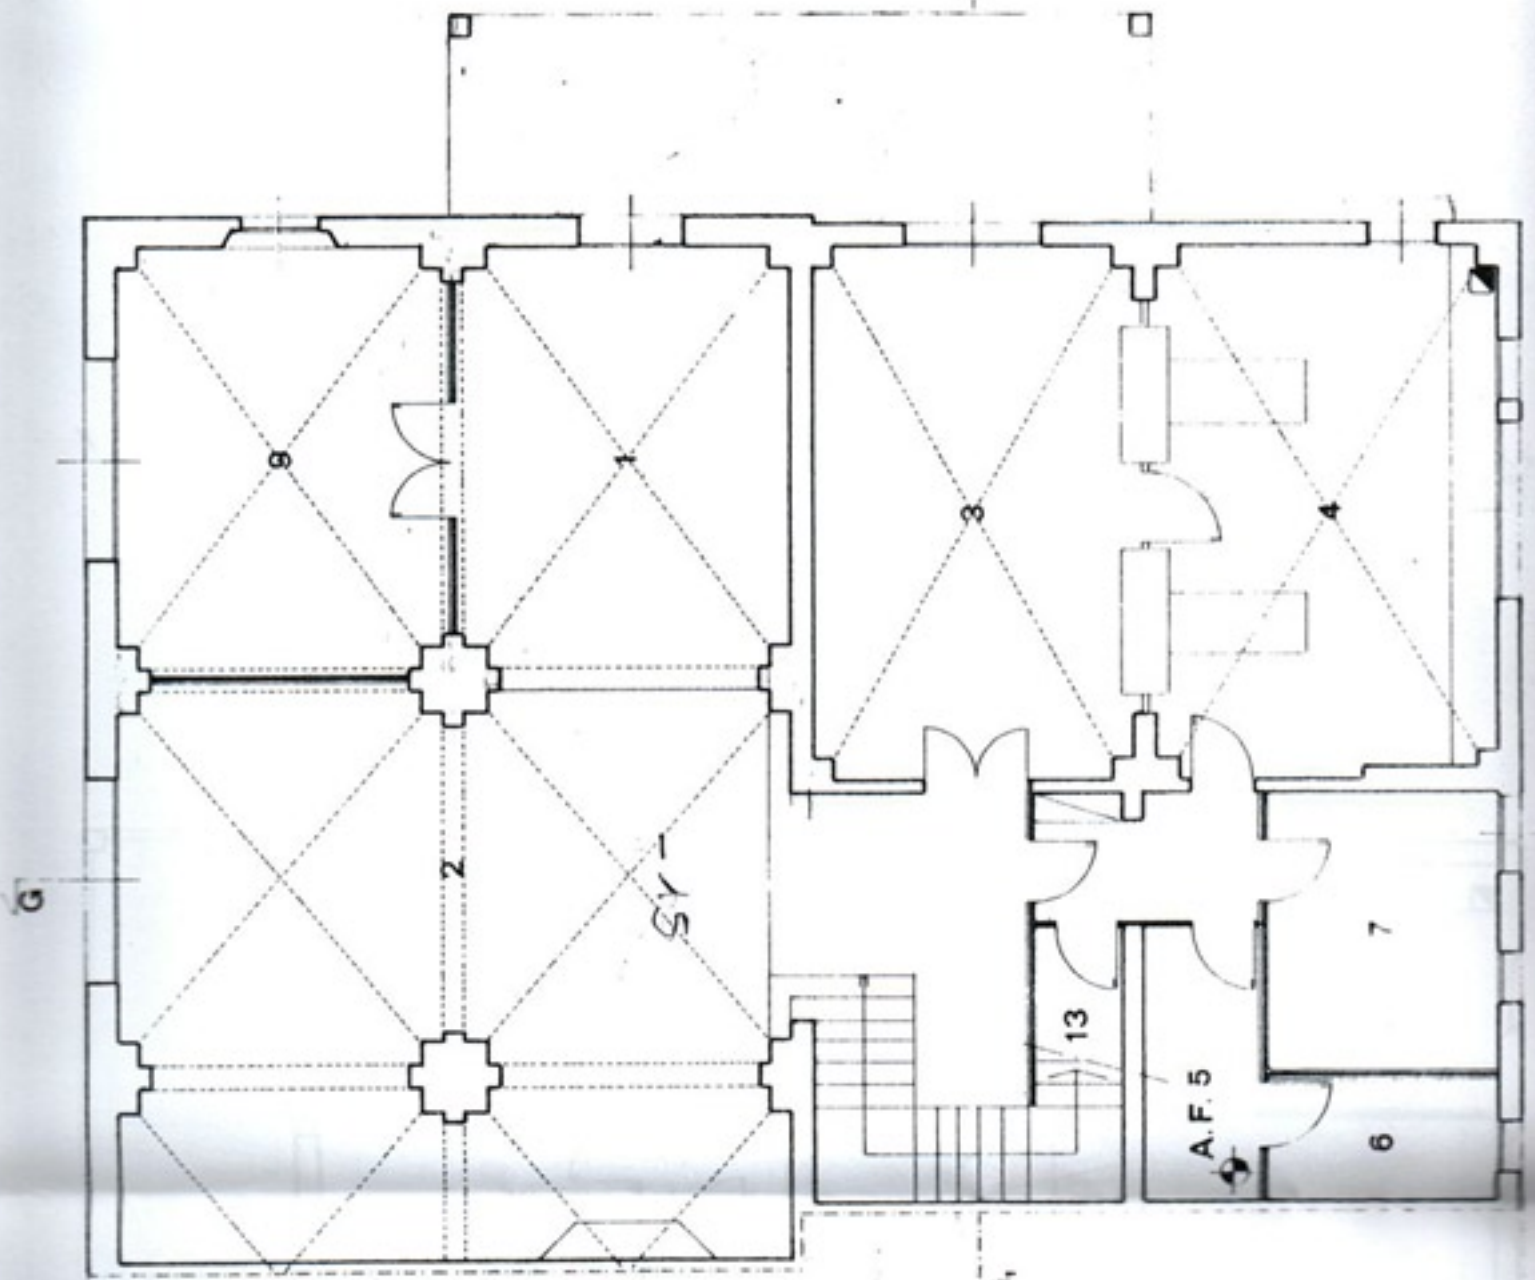

Description	
Property	Villa della Bianca
Type	luxury semi-independent villa
Position	close to the downtown
Municipality	Santa Croce sull'Arno
Province	Pisa
Region	Tuscany
Size	658 sq mts (+ 106 sq mts annex)
Total N. of rooms	14
Bedrooms	4
Bathrooms	5
Access	2
Cellar	1
Annexes	Annex + Garage
Condition	Completely restored
Private garden	Yes– 270 sq mts
Park	Yes – approximately one hectare
Price	Sale by private contract
Contact	Renzo Rovini – info@realestate-tuscany.com

GIARDINO

ORTO

FRUTTETO

VIA PROVINCIALE FRANCESCA SUD

Piano Terra

Primo Piano

Mansarda

1:10
200

Prospettiva fronte

Prospettiva laterale