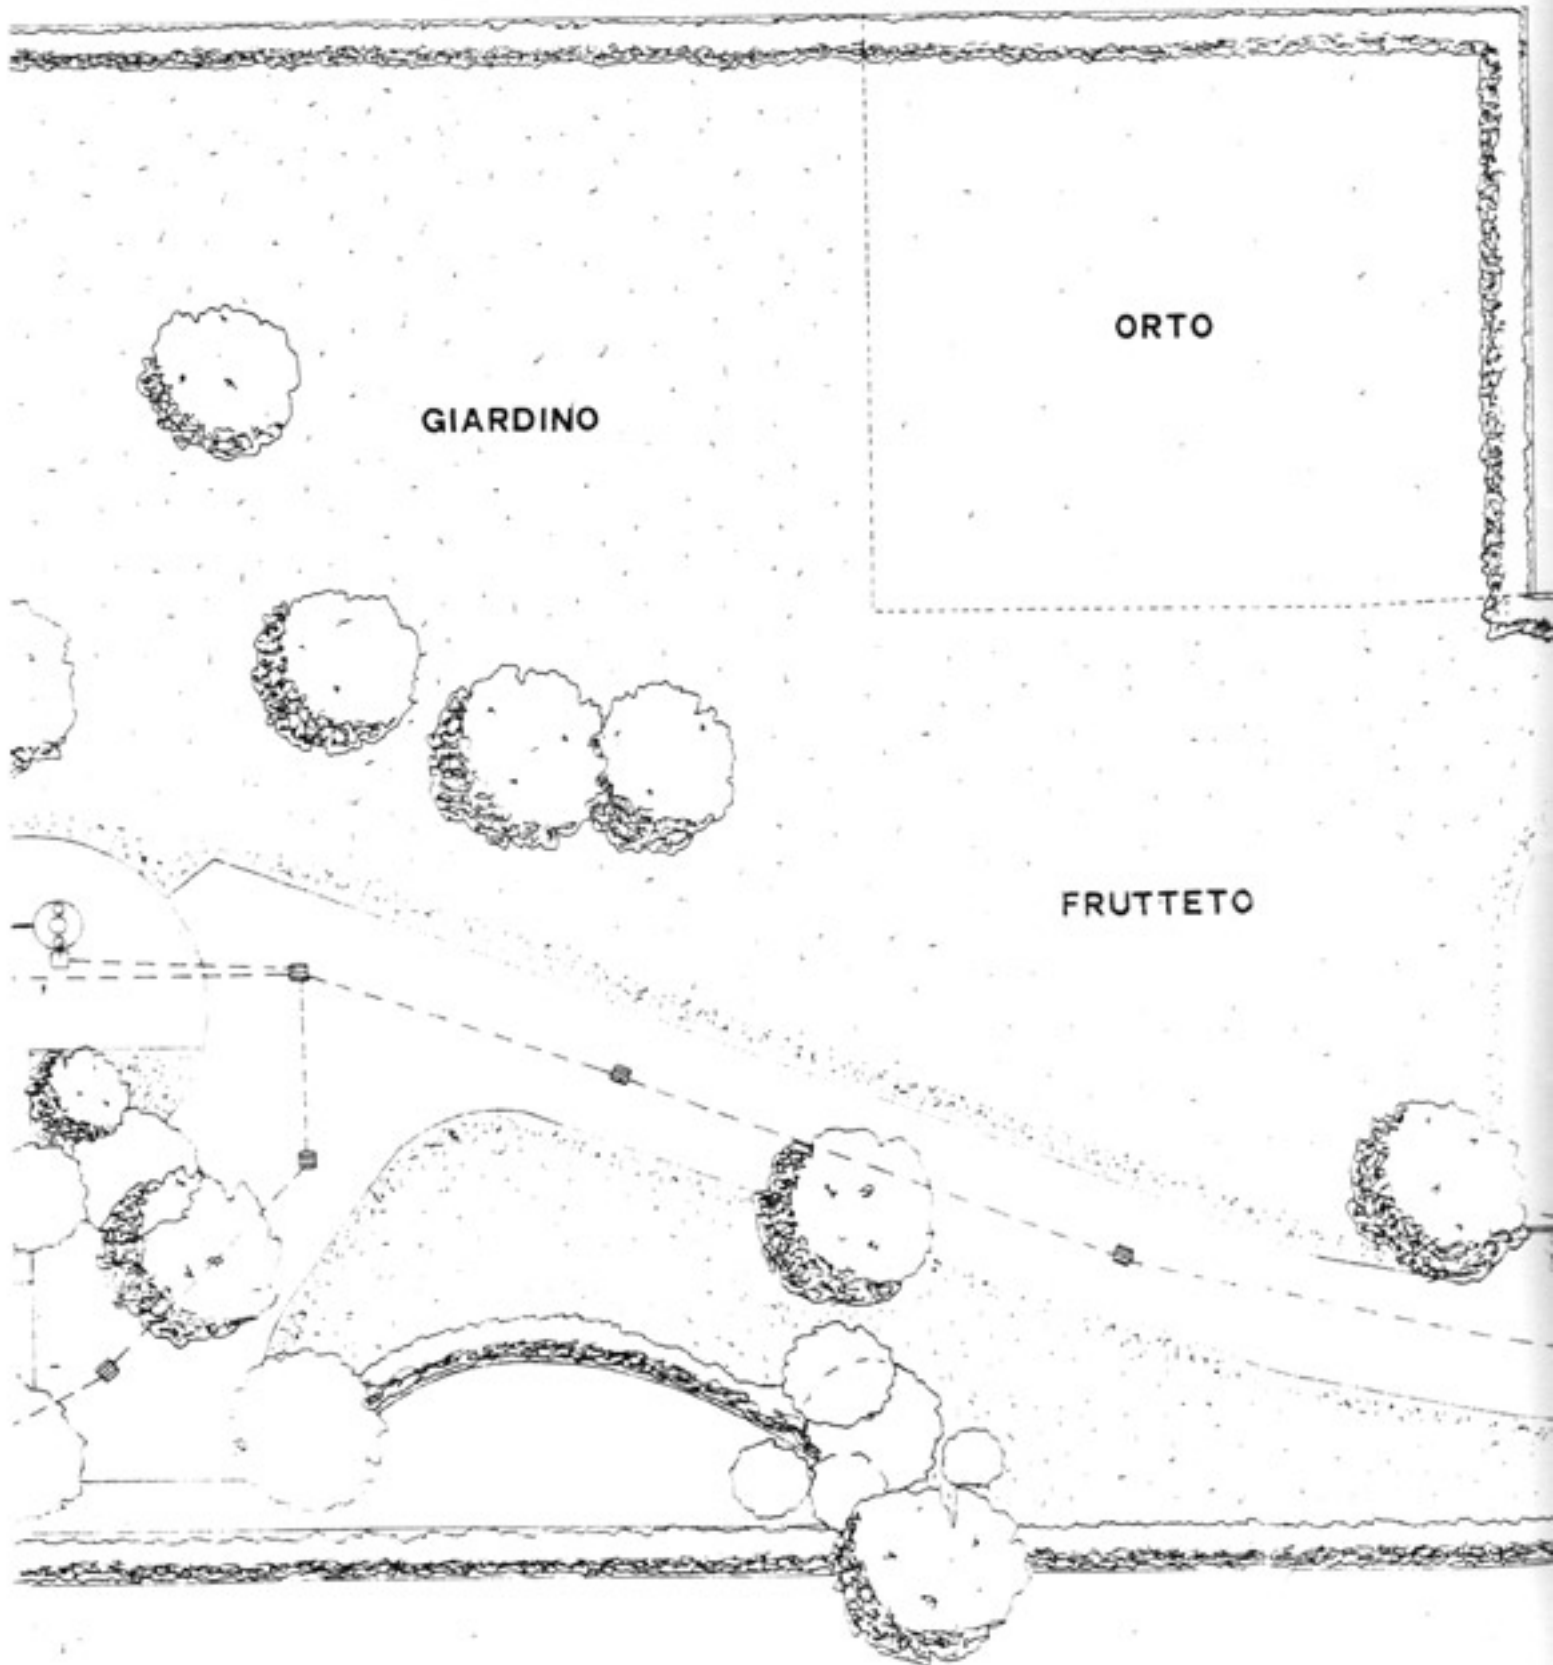

Description	
Property	Villa della Bianca
Type	luxury semi-independent villa
Position	close to the downtown
Municipality	Santa Croce sull'Arno
Province	Pisa
Region	Tuscany
Size	658 sq mts (+ 106 sq mts annex)
Total N. of rooms	14
Bedrooms	4
Bathrooms	5
Access	2
Cellar	1
Annexes	Annex + Garage
Condition	Completely restored
Private garden	Yes– 270 sq mts
Park	Yes – approximately one hectare
Price	Sale by private contract
Contact	Renzo Rovini – info@realestate-tuscany.com

GIARDINO

ORTO

FRUTTETO

VIA PROVINCIALE FRANCESCA SUD

Piano Terra

Primo Piano

Mansarda

1:10
200

Prospettiva fronte

Prospettiva laterale