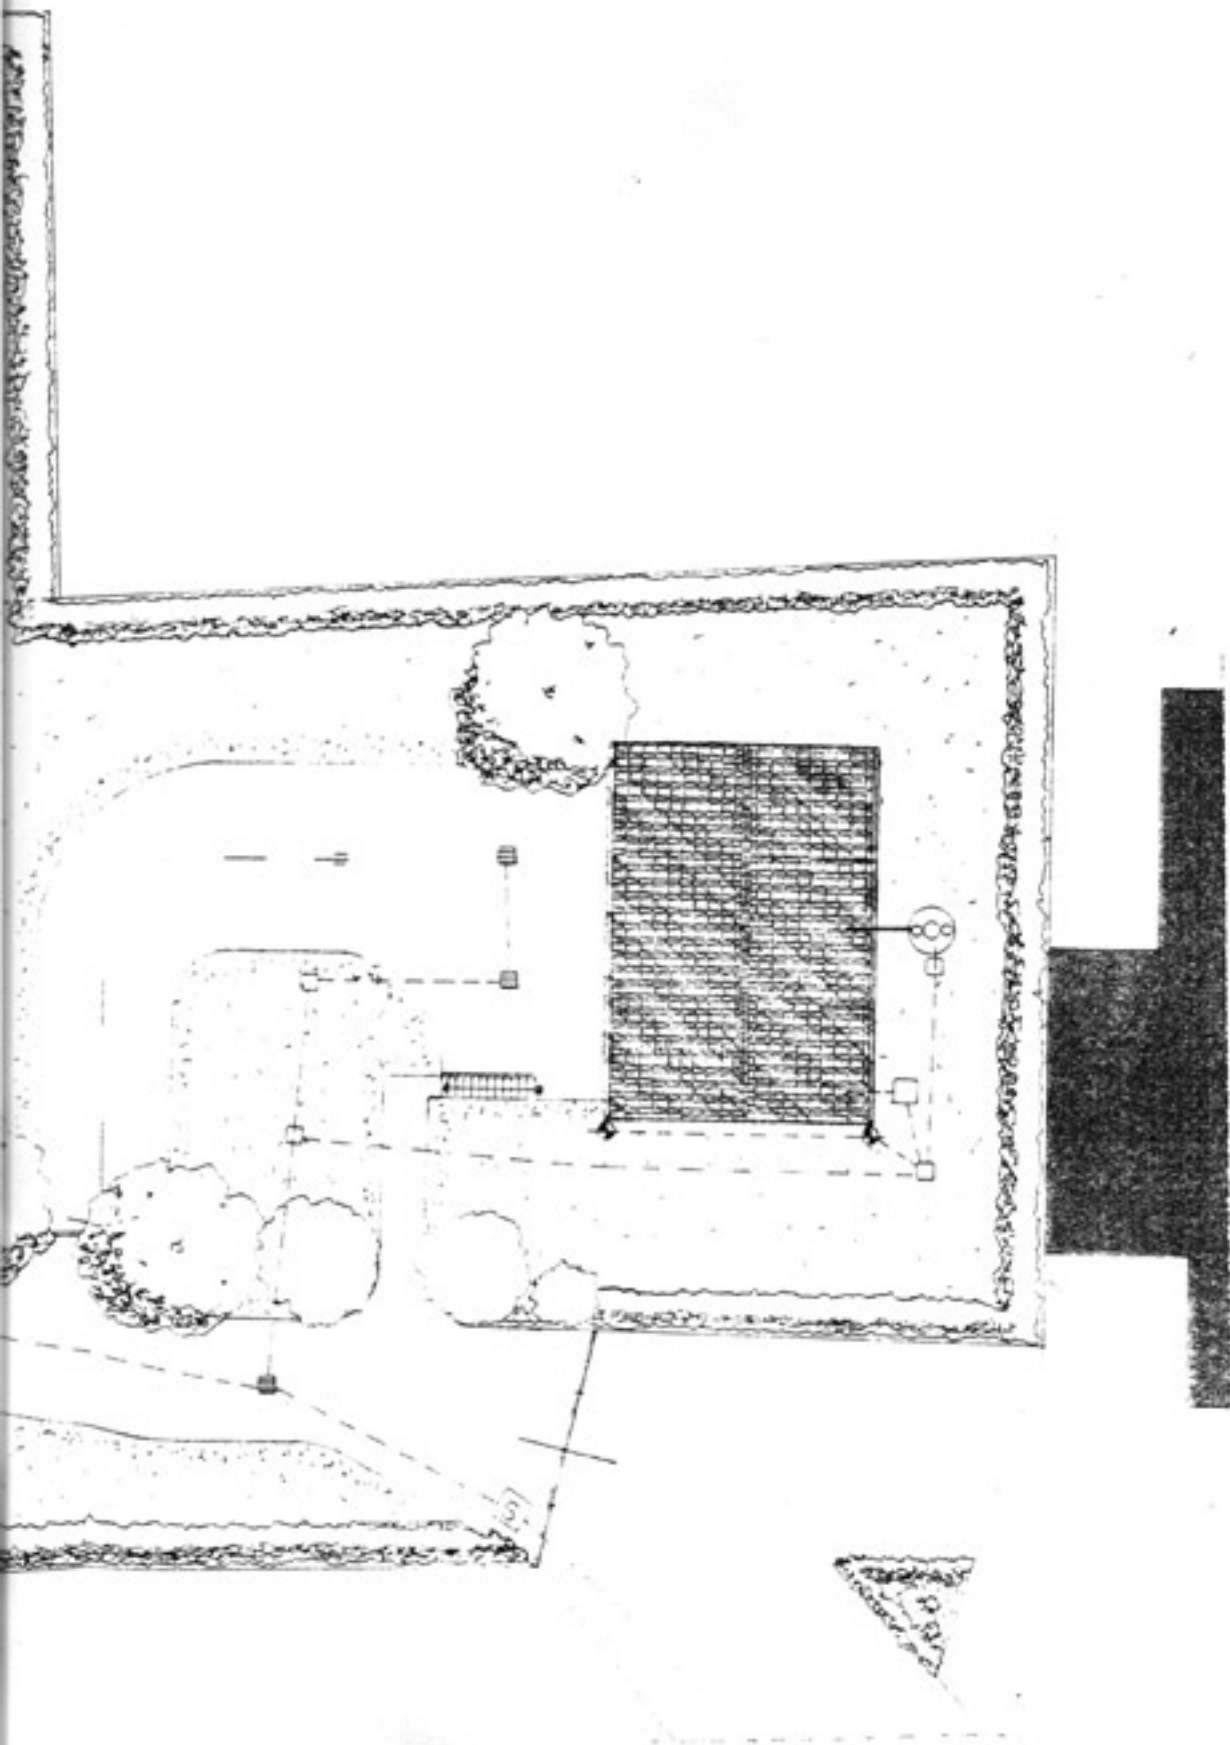

Description	
Property	Villa della Bianca
Type	luxury semi-independent villa
Position	close to the downtown
Municipality	Santa Croce sull'Arno
Province	Pisa
Region	Tuscany
Size	658 sq mts (+ 106 sq mts annex)
Total N. of rooms	14
Bedrooms	4
Bathrooms	5
Access	2
Cellar	1
Annexes	Annex + Garage
Condition	Completely restored
Private garden	Yes– 270 sq mts
Park	Yes – approximately one hectare
Price	Sale by private contract
Contact	Renzo Rovini – info@realestate-tuscany.com

GIARDINO

ORTO

FRUTTETO

VIA PROVINCIALE FRANCESCA SUD

Piano Terra

Primo Piano

Mansarda

1:10
200

Prospettiva fronte

Prospettiva laterale