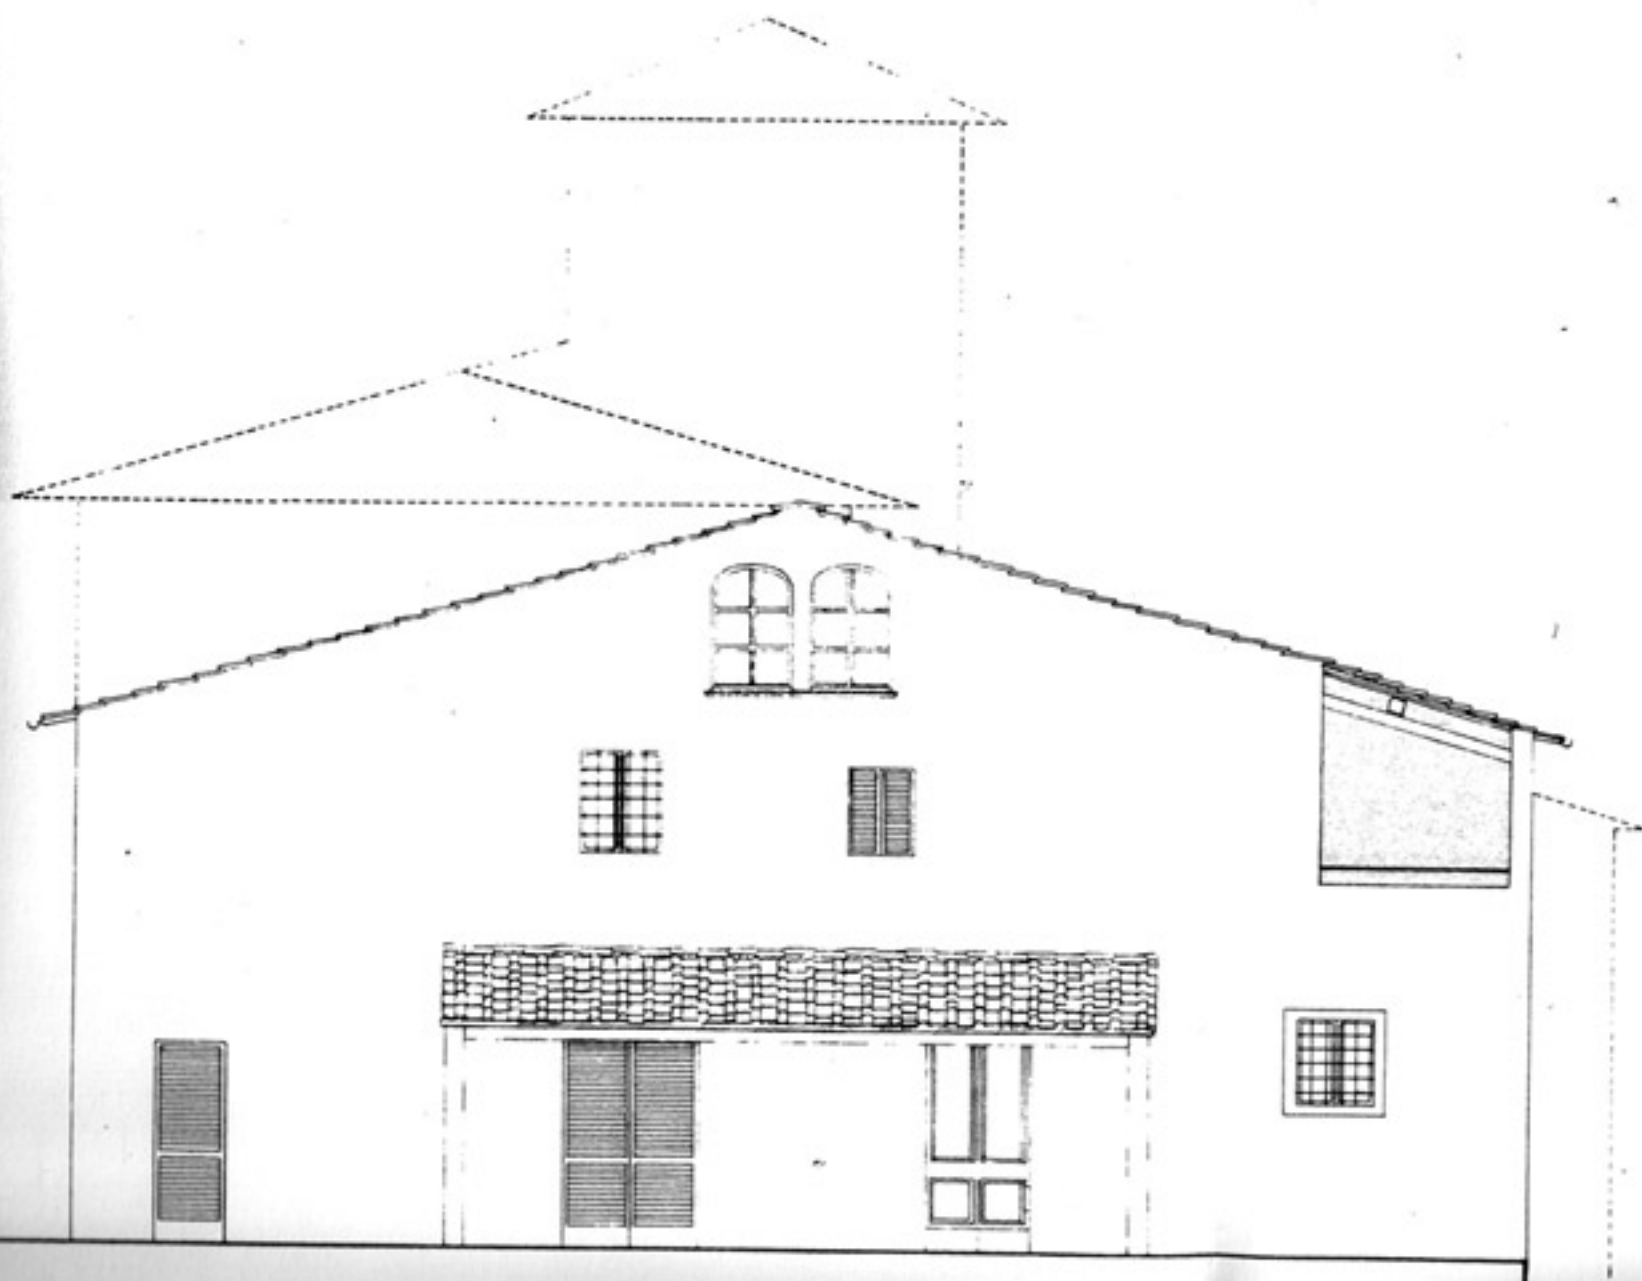

Description	
Property	Villa della Bianca
Type	luxury semi-independent villa
Position	close to the downtown
Municipality	Santa Croce sull'Arno
Province	Pisa
Region	Tuscany
Size	658 sq mts (+ 106 sq mts annex)
Total N. of rooms	14
Bedrooms	4
Bathrooms	5
Access	2
Cellar	1
Annexes	Annex + Garage
Condition	Completely restored
Private garden	Yes– 270 sq mts
Park	Yes – approximately one hectare
Price	Sale by private contract
Contact	Renzo Rovini – info@realestate-tuscany.com

GIARDINO

ORTO

FRUTTETO

VIA PROVINCIALE FRANCESCA SUD

Piano Terra

Primo Piano

Mansarda

1:10
200

Prospettiva fronte

Prospettiva laterale