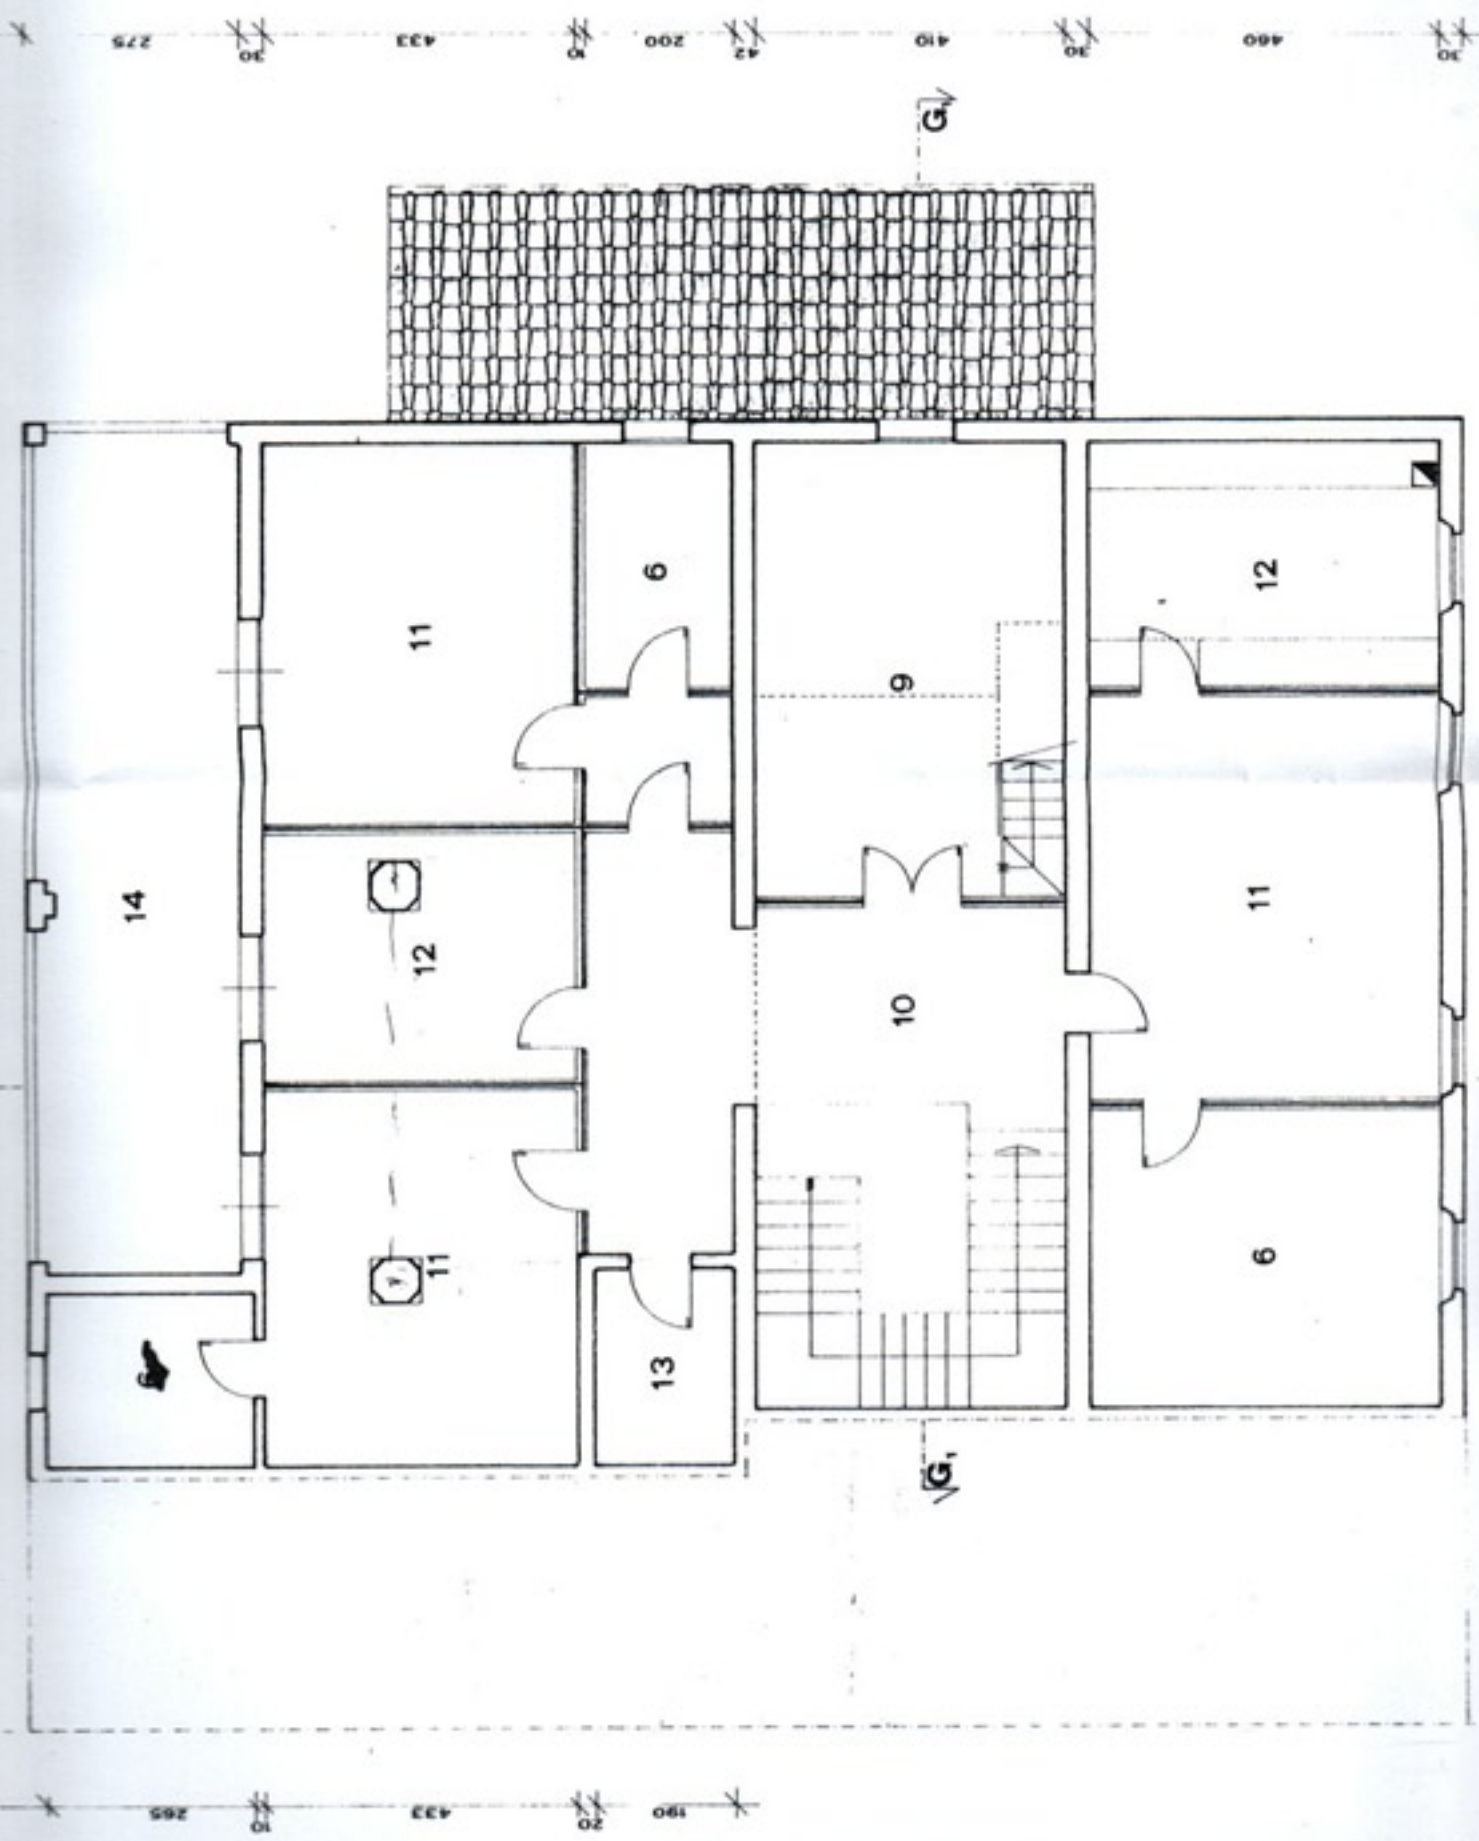

Description	
Property	Villa della Bianca
Type	luxury semi-independent villa
Position	close to the downtown
Municipality	Santa Croce sull'Arno
Province	Pisa
Region	Tuscany
Size	658 sq mts (+ 106 sq mts annex)
Total N. of rooms	14
Bedrooms	4
Bathrooms	5
Access	2
Cellar	1
Annexes	Annex + Garage
Condition	Completely restored
Private garden	Yes– 270 sq mts
Park	Yes – approximately one hectare
Price	Sale by private contract
Contact	Renzo Rovini – info@realestate-tuscany.com

GIARDINO

ORTO

FRUTTETO

VIA PROVINCIALE FRANCESCA SUD

Piano Terra

Primo Piano

Mansarda

1:10
200

Prospettiva fronte

Prospettiva laterale