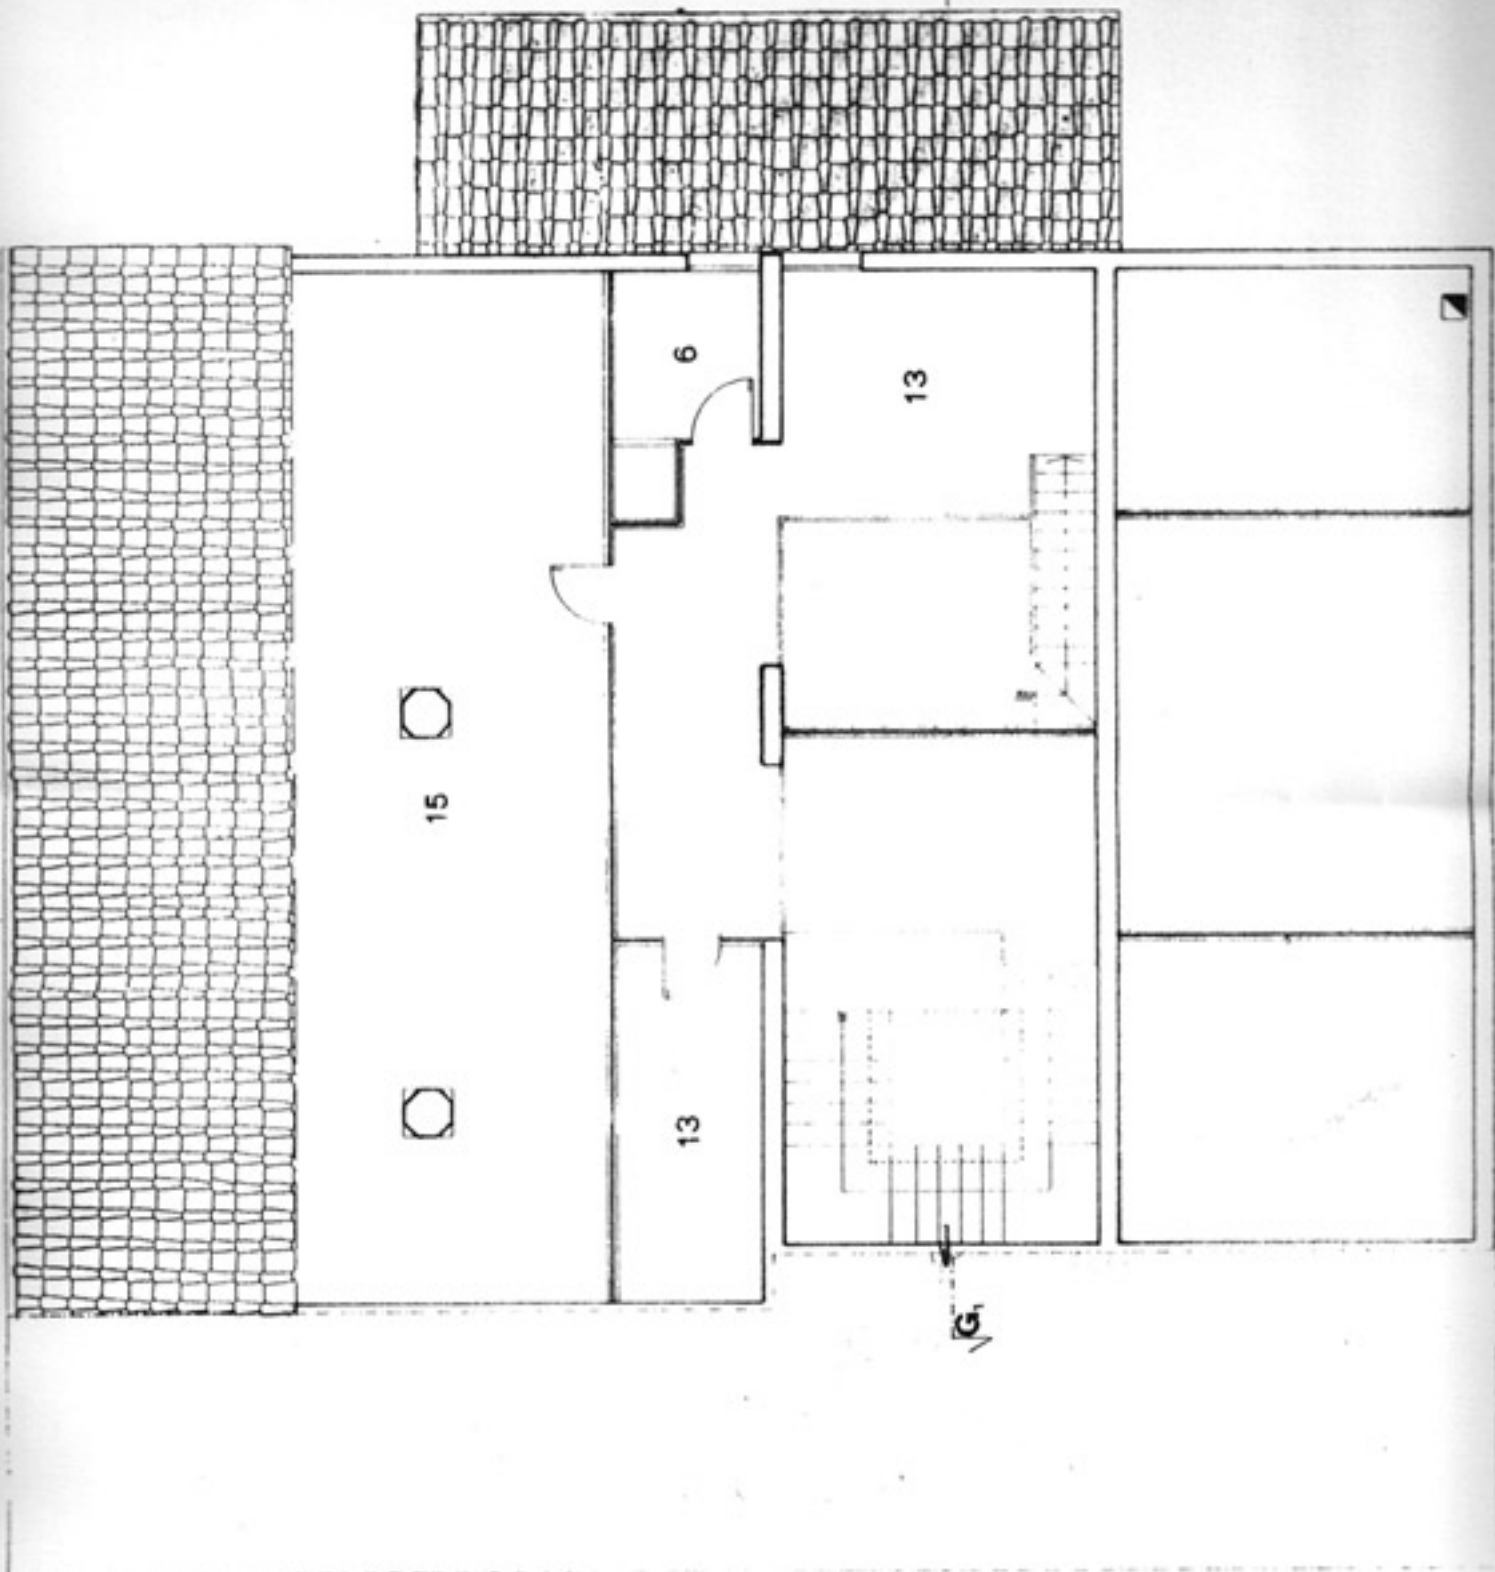

Description	
Property	Villa della Bianca
Type	luxury semi-independent villa
Position	close to the downtown
Municipality	Santa Croce sull'Arno
Province	Pisa
Region	Tuscany
Size	658 sq mts (+ 106 sq mts annex)
Total N. of rooms	14
Bedrooms	4
Bathrooms	5
Access	2
Cellar	1
Annexes	Annex + Garage
Condition	Completely restored
Private garden	Yes– 270 sq mts
Park	Yes – approximately one hectare
Price	Sale by private contract
Contact	Renzo Rovini – info@realestate-tuscany.com

GIARDINO

ORTO

FRUTTETO

VIA PROVINCIALE FRANCESCA SUD

Piano Terra

Primo Piano

Mansarda

1:10
200

Prospettiva fronte

Prospettiva laterale